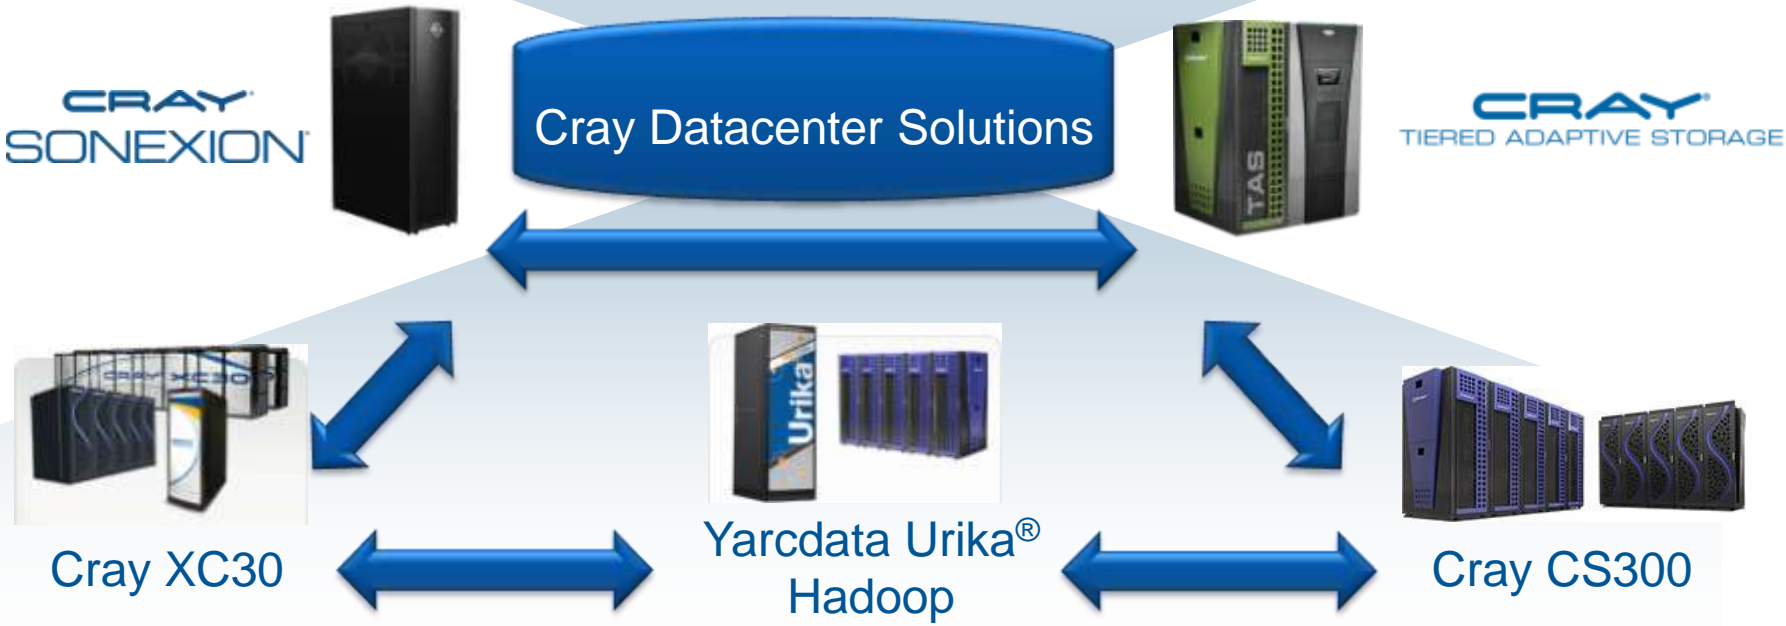

Cray CS300-LC
Warm-water
cooled clusters

Cray CS300-LC at
MSU

Cray Datacenter Solutions

Cray XC30

Yarcdata Urika[®]
Hadoop

Cray CS300

COMPUTE | STORE | ANALYZE

Cray Analytics for Search and Discovery

Cray Introduces Framework for Hadoop Enabling the Cray XC30 Supercomputer for Scientific Big Data

Cray Urika for everything from MLB to personalized medicine

Cray Datacenter Solutions

COMPUTE | STORE | ANALYZE